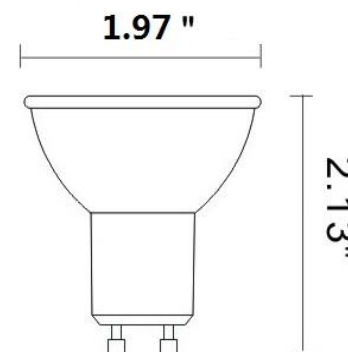

Installation

- Directly replace a 75W GU10 halogen lamp.
- Suitable for dry locations.
- 120V, 60Hz input.

Specifications

Category	Light Bulb	Inner Package Length (Inch)	6.46
Bulb Shape	GU10	Inner Package Width (Inch)	4.33
Bulb Base Type	GU10	Inner Package Height (Inch)	2.72
Bulb Base Finish	White	Inner Package Weight Per Unit (Lbs)	1.1
Color Temperature	5000K	Inner Package Quantity	6
Beam Angle	35°		
Finish	White		
CRI	80		
Average Life (Hours)	25000		
Estimated Yearly Energy Cost (11 ¢/Kwh)	0.84		
Life Based On 3Hrs/Day (Years)	22.83	Lamp Type	LED
Product Length (Inch)	N/A	Dry/Wet/Damp	Dry
Product Width (Inch)	Φ1.97"	Energy Star	NO
Product Height (Inch)	2.13"	Power Factor	0.6
Product Extension (Inch)	N/A	Current	70mA
Product Weight Per Unit (Lbs)	0.14	Lumen/Watt	74
Dimmable	YES	Warranty (Year)	3
Watts	7W	DLC (Yes/No)	No
Watt Equivalent	75W	Input Voltage	120V
Lumens	520	Housing Material	Aluminum alloy+High thermal conductive plastic
Certification (UL/FCC/RoHS)	UL	Lens	Polycarbonate
Individual Box Length (Inch)	2.05	Led Type	Sanan
Individual Box Width (Inch)	2.05		
Individual Box Height (Inch)	2.48		
Individual Box Weight Per Unit (Lbs)	0.16